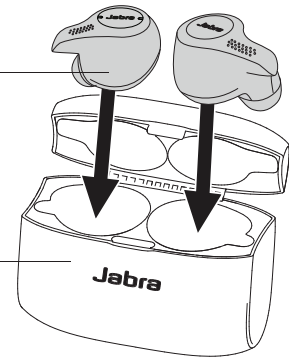

How to charge

5 hours battery

2 recharges on-the-go