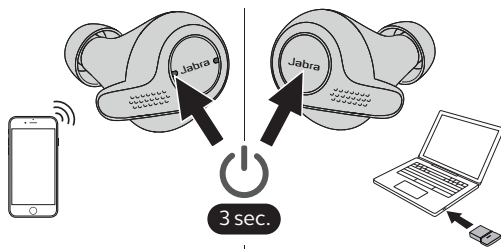

Digital Assistant-enabled. Voice commands made simple.

With the Evolve 65t you can instantly connect to Amazon Alexa, Siri®, or Google Assistant™*, allowing you to get the information you need – whether that be setting appointments, finding nearby events, having messages read back to you, or checking the weather.

At a glance:

Jabra Evolve 65t

- **Professional-grade sound. True wireless earbuds.** Superior true wireless call quality with 4-microphone technology.
- **All-day power. Always connected.** Up to 5 hours battery on a single charge, and 15 hours with the included pocket-friendly charging case.
- **Blocks out disruptive background noise. On-the-go concentration.** Multiple fitting options provide a snug in-ear fit to help you focus.
- **Customizable equalizer for calls and music.** Personalize your call and music experience with a customizable equalizer in the Jabra Sound+ app.
- **Third-generation technology. Trusted, reliable connection.** Proven true wireless connectivity for reduced audio dropouts.
- **Voice Assistant-enabled. Voice commands made simple.** One-touch access to Amazon Alexa, Siri®, or Google Assistant™.*

*Operating system dependent

How to connect

Smartphone

Power on the earbuds and follow the voice instructions to pair to your smartphone. Install the Sound+ App.

Computer

Power on the earbuds and plug the USB dongle into your computer to connect. Install Jabra Direct.