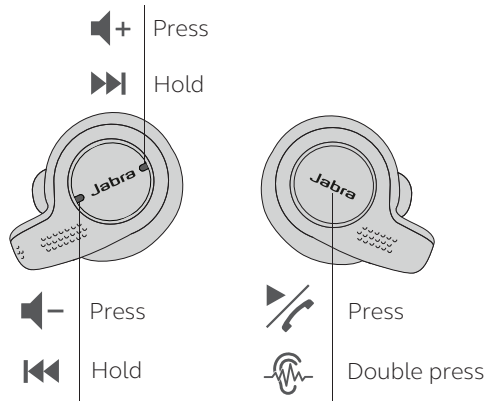

How to use

Professional-grade sound.

Superior true wireless call quality with 4-microphone technology.

All-day power. Always connected.

Up to 5 hours battery on a single charge, 15 hours with the included pocket-friendly charging case.

	Features	Benefit	Jabra Evolve 65t
Connectivity	True wireless form factor	Cord free call and music consumption	•
	Jabra Link 370 USB Adapter	Wireless range of up to 10m/33ft with PC and Smartphone	•
	Dual Bluetooth® connectivity for PC, smartphone and tablet	Connect two Bluetooth® at the same time	•
	Multiple device pairing	Pair up to 8 devices	•
Audio	Microphone	A 4-microphone ambient noise cancellation technology	•
	Acoustical open chamber design	Wind noise protection	•
Ease of use	Rechargeable battery	Up to 15 hours of battery with charging case	•
	Audio Control	Answer/end call – Reject call – Volume control – Track control* -Play/pause music*	•
	HearThrough	Double press the multi-function button to hear the outside world without taking off the earbud	•
	Voice assistant enabled	One-touch access to Amazon Alexa, Siri®, and Google Assistant**	•
	Accessories	3 pairs of different-sized EarGels™	•
Compatibility	Apps	For compatibility information go to Jabra.com	

*For mobile device only

** Operating system dependent